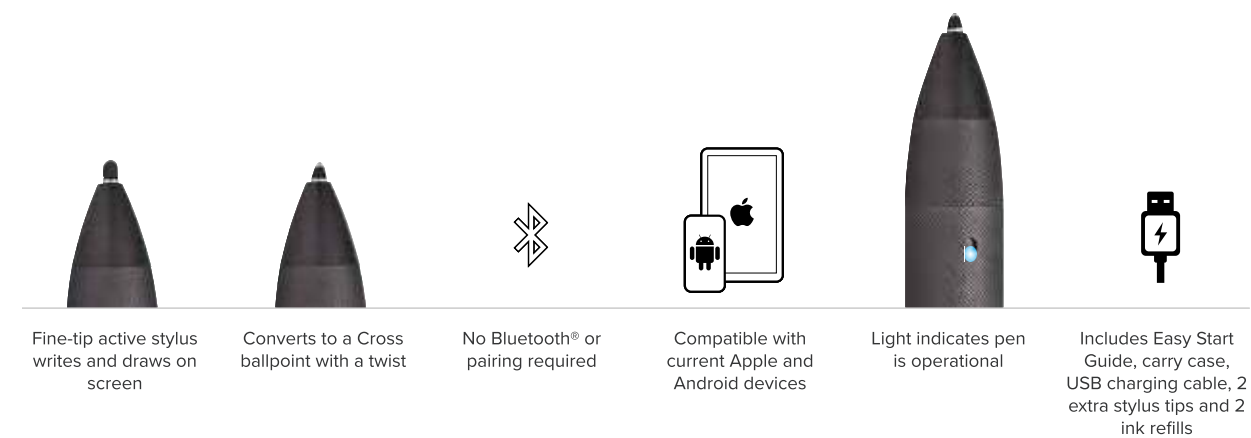

LIFETIME MECHANICAL WARRANTY

TECH INNOVATION, HERE & NOW

Introducing our first fine-tip active stylus and ballpoint in one. Tech Pro draws and writes on mobile screens with optimum visibility and control. Converts to a ballpoint with one twist. Presented in a modern fold-over gift box with luxury carrying case, charging cable, 2 extra ballpoint refills and 2 extra stylus tips.