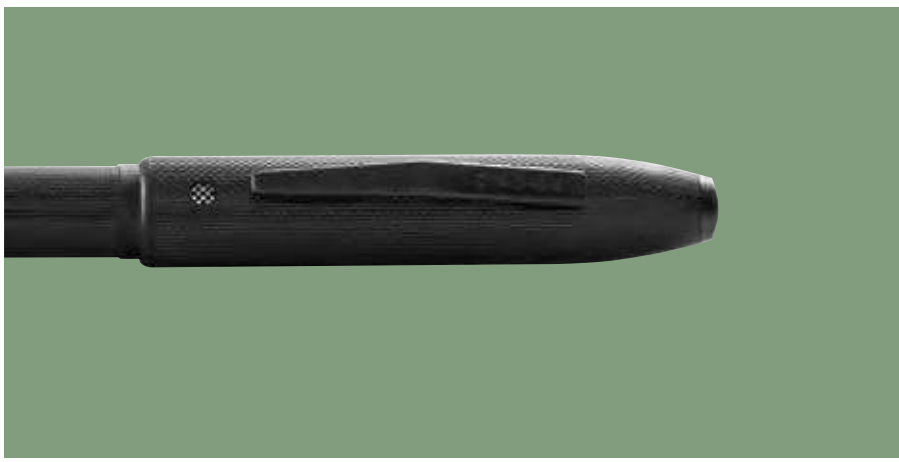

36
TECH4
Three ballpoints and pencil in one