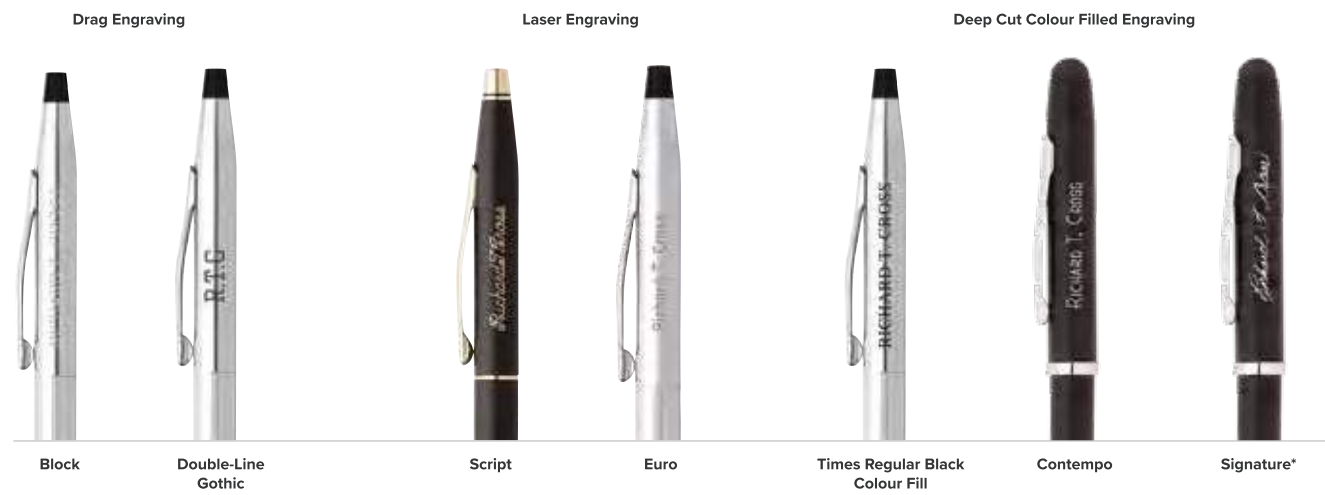

A polished satin chrome finish with polished chrome appointments and centre band.

- AT0112-16/Z1**
Ballpoint Pen with Classic Black Pouch
- AT0112-16/Z2**
Ballpoint Pen with Midnight Blue Pouch
- AT0112-16/Z3**
Ballpoint Pen with Crimson Pouch

Choose from Crimson, Midnight Blue or Black Pen Pouches

ENGRAVING SERVICES

Most Cross writing instruments include an area on the cap for engraving. Standard caps accept one line of engraving. The barrel section of writing instruments cannot be engraved.

Lead time – standard engraving: 5 Working days.

Lead time – signature engraving: 10 working days

Engraving methods for precious metal caps include drag, deep-cut without colour, deep-cut enamel filled, and laser.

- Drag engraving offers up to 28 characters engraved in your choice of block, script, and double-line gothic type styles.
- For deep-cut, enamel-filled engraving, font styles include block, script, Contempo and Times Regular. Colour-fill options vary by product. Metal pen fill available in black, gold, blue, red and green. Lacquer finishes with Gold-Plated appointments include a standard colour-fill of gold tone. Lacquer and satin finishes with rhodium- or chrome-plated appointments include colour fill of silver tone.