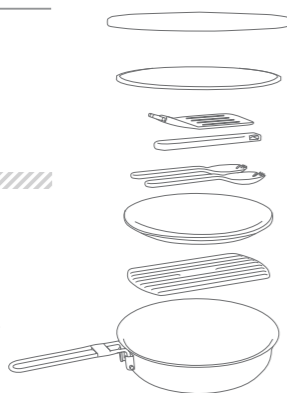

17 OZ / .5 L

15 HRS HOT | 13 HRS COLD | 02 DAYS ICED

STAINLESS STEEL 10-01698-014

**ADVENTURE
PREP + EAT
FRY PAN SET**

• Dishwasher safe, BPA free

9-PIECE SET INCLUDES

- 1 3-ply frying pan holds 32 OZ / .94 L (7.25 in / 18.4 cm diameter)
- 1 cutting board
- 1 spatula with extending handle
- 2 plates (6 in / 15.2 cm diameter)
- 2 sporks
- 1 trivet
- 1 cover

32 OZ / .94 L

STAINLESS STEEL 10-02658-013

**ADVENTURE
1 POT PREP +
COOK SET**

• Dishwasher safe, BPA free

8-PIECE SET INCLUDES:

- 1 18/8 stainless steel pot (1.58 QT / 1.5 L)
- 1 vented lid
- 2 bowls (22 OZ / .65 L)
- 2 bowl lids that double as cutting boards
- 1 spatula with extending handle
- 1 ladle with extending handle