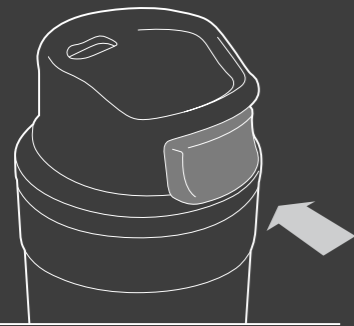

16 OZ / .47 L

02 HRS HOT

04 HRS COLD

20 HRS ICED

HAMMERTONE GREEN 10-01693-025

**THE TRAVEL MUG
FRENCH PRESS**

- ▶ 18/8 stainless steel double-wall vacuum insulation, naturally BPA-free
- ▶ Travel mug with integrated coffee press
- ▶ Easy clean filter, dishwasher safe
- ▶ Stainless steel carry loop

16 OZ / .47 L

04 HRS HOT

05 HRS COLD

20 HRS ICED

HAMMERTONE GREEN 10-01855-014

ONE PUSH – TRIGGER-ACTION PUSH BUTTON LID MAKES IT EASY TO SIP ON-THE-GO WITH NO SPILLING.

TWIN-LOCK™ – SLIDE LOCK KEEPS THE LID SECURELY CLOSED LETTING YOU PACK WITH CONFIDENCE.