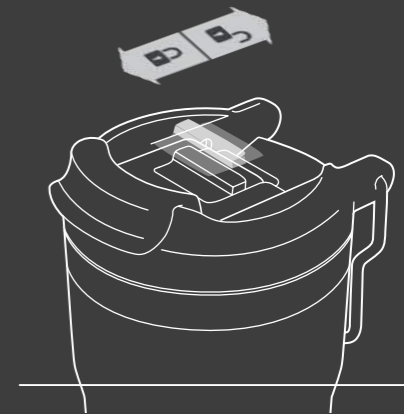

16 OZ / .47 L

04 HRS HOT

05 HRS COLD

20 HRS ICED

HAMMERTONE GREEN 10-01855-014

ONE PUSH – TRIGGER-ACTION PUSH BUTTON LID MAKES IT EASY TO SIP ON-THE-GO WITH NO SPILLING.

TWIN-LOCK™ – SLIDE LOCK KEEPS THE LID SECURELY CLOSED LETTING YOU PACK WITH CONFIDENCE.