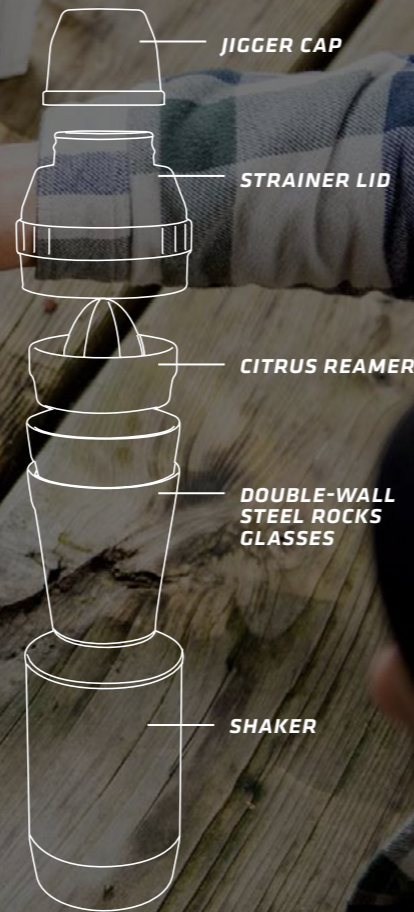

8 OZ / .23 L

03 HRS HOT | 04 HRS COLD | 16 HRS ICED

MATTE BLACK 10-02887-028
POLAR 10-02887-029

DRINK-THRU LID

ADVENTURE STACKING VACUUM PINT

- ▶ 18/8 stainless steel double-wall vacuum insulation, naturally BPA-free
- ▶ Stacks infinitely
- ▶ Dishwasher safe

16 OZ / .47 L

45 MIN HOT | 04 HRS COLD | 15 HRS ICED

HAMMERTONE GREEN 10-02282-057
MATTE BLACK 10-02282-058
POLAR 10-02282-059

ADVENTURE
HAPPY HOUR
SHAKER SET

► 18/8 stainless steel

6-PIECE SET INCLUDES:

- 1 shaker (20 OZ / .59 L)
- 1 strainer lid
- 2 double-wall steel rocks glasses (7 OZ / .2 L)
- 1 citrus reamer
- 1 jigger cap

Shaker Set

STEEL GLASSES: **01** HRS COLD | **04** HRS ICED

STAINLESS STEEL 10-02107-023

ADVENTURE
SHOT GLASS SET

- 18/8 stainless steel
- Lid loop to clip to pack

INCLUDES:

- 4 Shot glasses (2 OZ / 59 mL)
- 1 Stainless steel carrying case